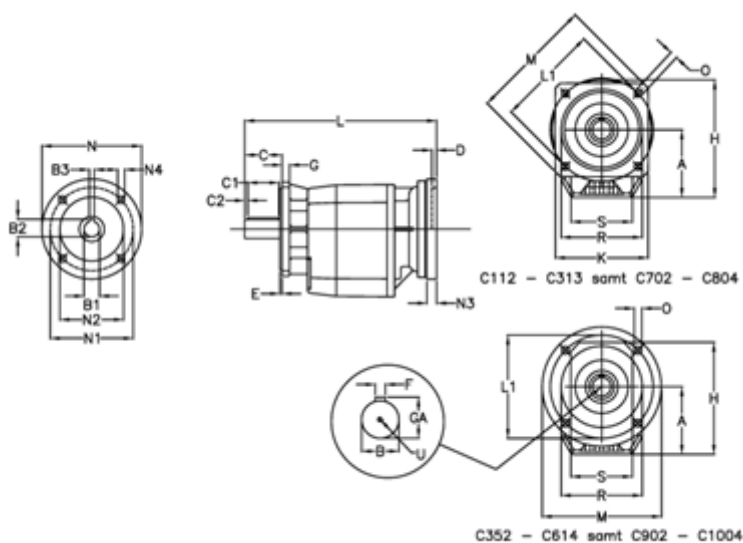

Article number: 40600804742445

Description: Helical gearbox
C803F-47,4-P112B5

Measures

A = 247.0	D = 4.5	L1 = 350	R = 320
B = 80	E = 5	M = 400	S = 300
B1 = 28	F = 22	N = 250	U = M20x42
B2 = 31.3	G = 20	N1 = 215	
B3 = 8	GA = 85.0	N2 = 180	
C = 140	H = 422.0	N3 = 0	
C1 = 110	K = 350	N4 = M12x16	
C2 = 15	L = 543.0	O = 18.0	